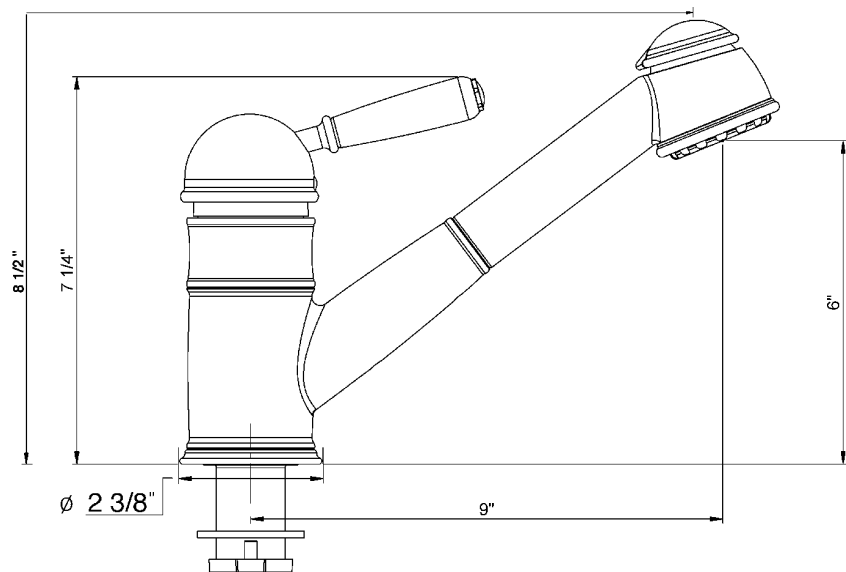

WARRANTY

- Limited Lifetime
- No Warranty on Tuscan Brass Finish (TCB)